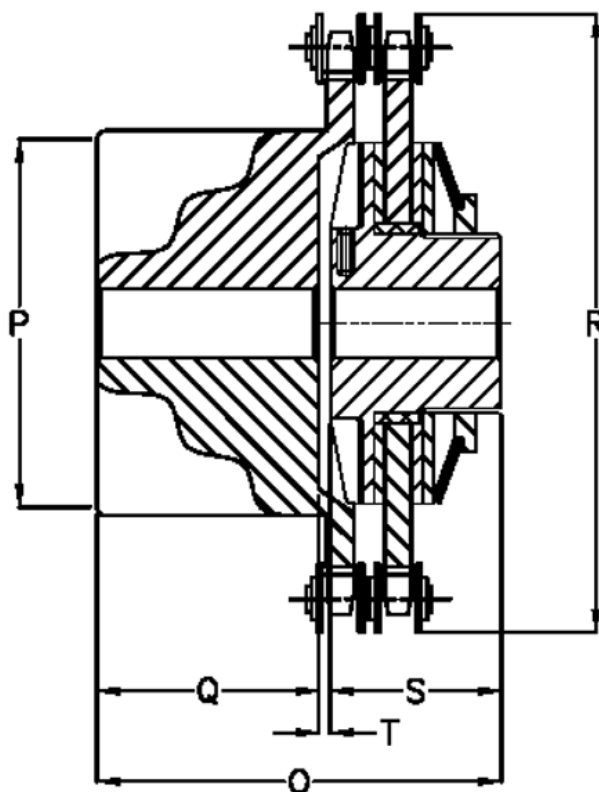

# Data Sheet

Article number: 4610007

Description: Securex torque limiter C 1000/170  
0

## Measures

Max angular displacement = 30  
Max parallel displacement = 0.50  
Max torque Nm = 1000  
Number of springs = 1  
O = 170.0  
P = 158  
Q = 74.0  
R = 231.6

S = 93  
T = 3.0